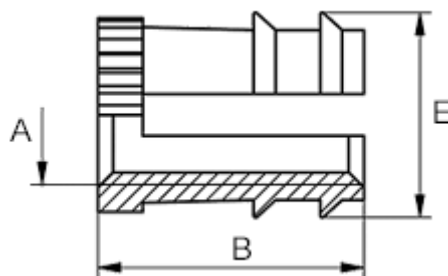

# Data Sheet

Article number: 12821000030800  
Description: KLEE-coil 821 000 030.800  
M3 Brass

## Measures

---

Female thread A	= M3
Length B	= 5.0
Max outer diameter E	= 5.00
Number of cramping feathers	= 1
Recommended bore diameter	= 4.5 to 4.7